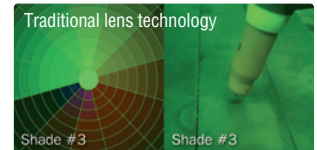

Shades

Weld: 8–13

Cut: 5–8

Sensors 3

TIG Rating 5 amps

Switching Speed 1/20,000 second

Weight 17 oz. (482 g)

ClearLight™ Lens Technology optimizes contrast and clarity in welding and light states. 1/1 1/2 optical clarity rating allows for a lighter light state while not welding — keeping the helmet down — maximizing safety and productivity.